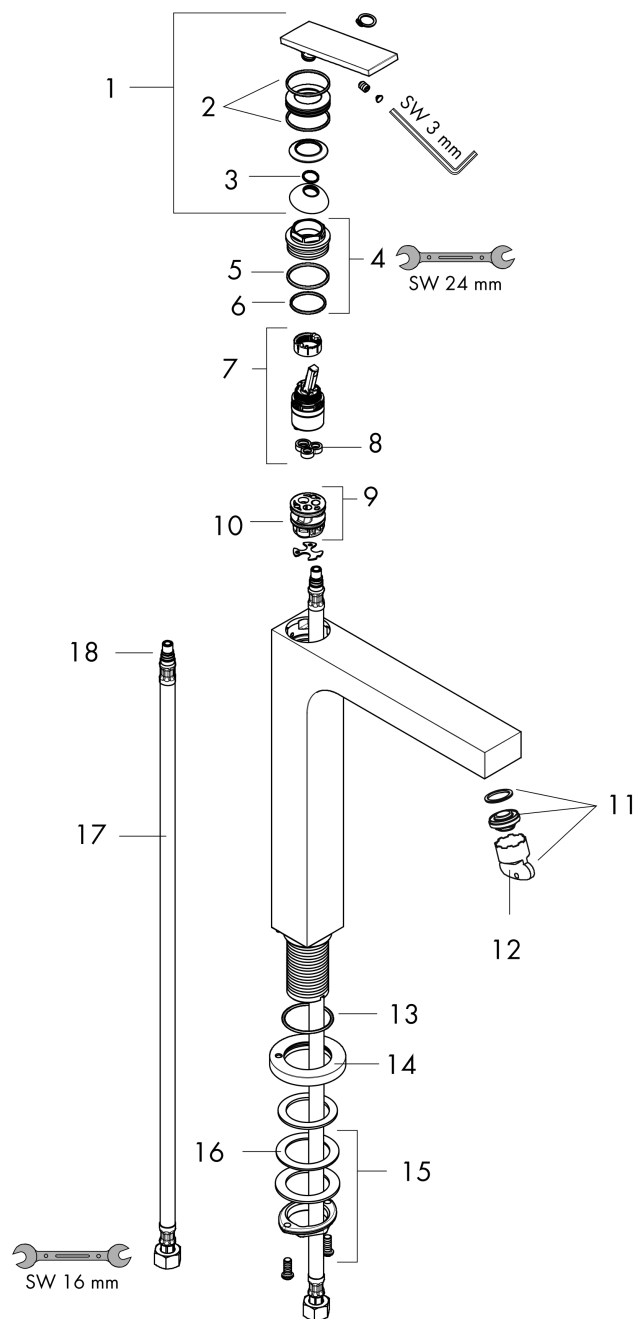

AXOR Citterio
Single-Hole Faucet 280, 1.2 GPM
 Finishes : **chrome** Part no. : **39021001**

Features

- Spray modes: Aerated spray
- Flow: 1.2 GPM (4.5 L/Min)
- Ceramic cartridge
- Does not include: Pop-up assembly

Item details

List Price \$ 1,623.00

Technology

Compliance

Product image

Scale drawing

AXOR Citterio
Single-Hole Faucet 280, 1.2 GPM
 Finishes : **chrome** Part no. : **39021001**

Exploded drawing

Year of production: >08/21

AXOR Citterio
Single-Hole Faucet 280, 1.2 GPM
 Finishes : **chrome** Part no. : **39021001**

Spare parts list

Year of production: >08/21

Pos.		Part no.	Price	PU
1	handle	94091000	-	1
2	O-ring 30x1,5	98433000	-	1
3	O-ring 11x1	92924000	-	1
4	nut	94092000	-	1
5	O-ring 29x2	98391000	-	1
6	O-ring 25x1,5	98146000	-	1
7	cartridge, assy	92900000	-	1
8	seal	93383000	-	1
9	adapter for cartridge	98866000	-	1
10	O-ring 23x2	98398000	-	1
11	aerator M24x1 (4,5 l/min)	92880000	-	1
12	special tool	95290000	-	1
13	O-ring 36x2	98156000	-	1
14	escutcheon	97807000	-	1
15	fixing set (Ø 32)	13961000	-	1
16	lever collar	97548000	-	1
17	connection hose 35½" M8x0,75 3/8"	96316001	-	1
18	O-ring 7x1,5	98422000	-	1