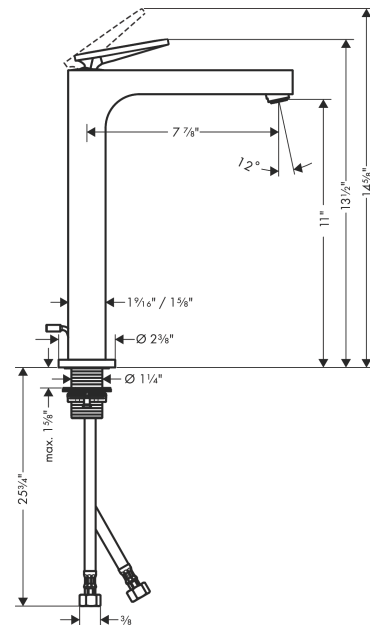

AXOR Citterio
Single-Hole Faucet 280, 1.2 GPM
 Finishes : **chrome** Part no. : **39021001**

Features

- Spray modes: Aerated spray
- Flow: 1.2 GPM (4.5 L/Min)
- Ceramic cartridge
- Does not include: Pop-up assembly

Item details

List Price \$ 1,623.00

Technology

Compliance

Product image

Scale drawing

AXOR Citterio
Single-Hole Faucet 280, 1.2 GPM
 Finishes : **chrome** Part no. : **39021001**

Exploded drawing

Year of production: >08/21

AXOR Citterio
Single-Hole Faucet 280, 1.2 GPM
 Finishes : **chrome** Part no. : **39021001**

Spare parts list

Year of production: >08/21

Pos.		Part no.	Price	PU
1	handle	94091000	-	1
2	O-ring 30x1,5	98433000	-	1
3	O-ring 11x1	92924000	-	1
4	nut	94092000	-	1
5	O-ring 29x2	98391000	-	1
6	O-ring 25x1,5	98146000	-	1
7	cartridge, assy	92900000	-	1
8	seal	93383000	-	1
9	adapter for cartridge	98866000	-	1
10	O-ring 23x2	98398000	-	1
11	aerator M24x1 (4,5 l/min)	92880000	-	1
12	special tool	95290000	-	1
13	O-ring 36x2	98156000	-	1
14	escutcheon	97807000	-	1
15	fixing set (Ø 32)	13961000	-	1
16	lever collar	97548000	-	1
17	connection hose 35½" M8x0,75 3/8"	96316001	-	1
18	O-ring 7x1,5	98422000	-	1